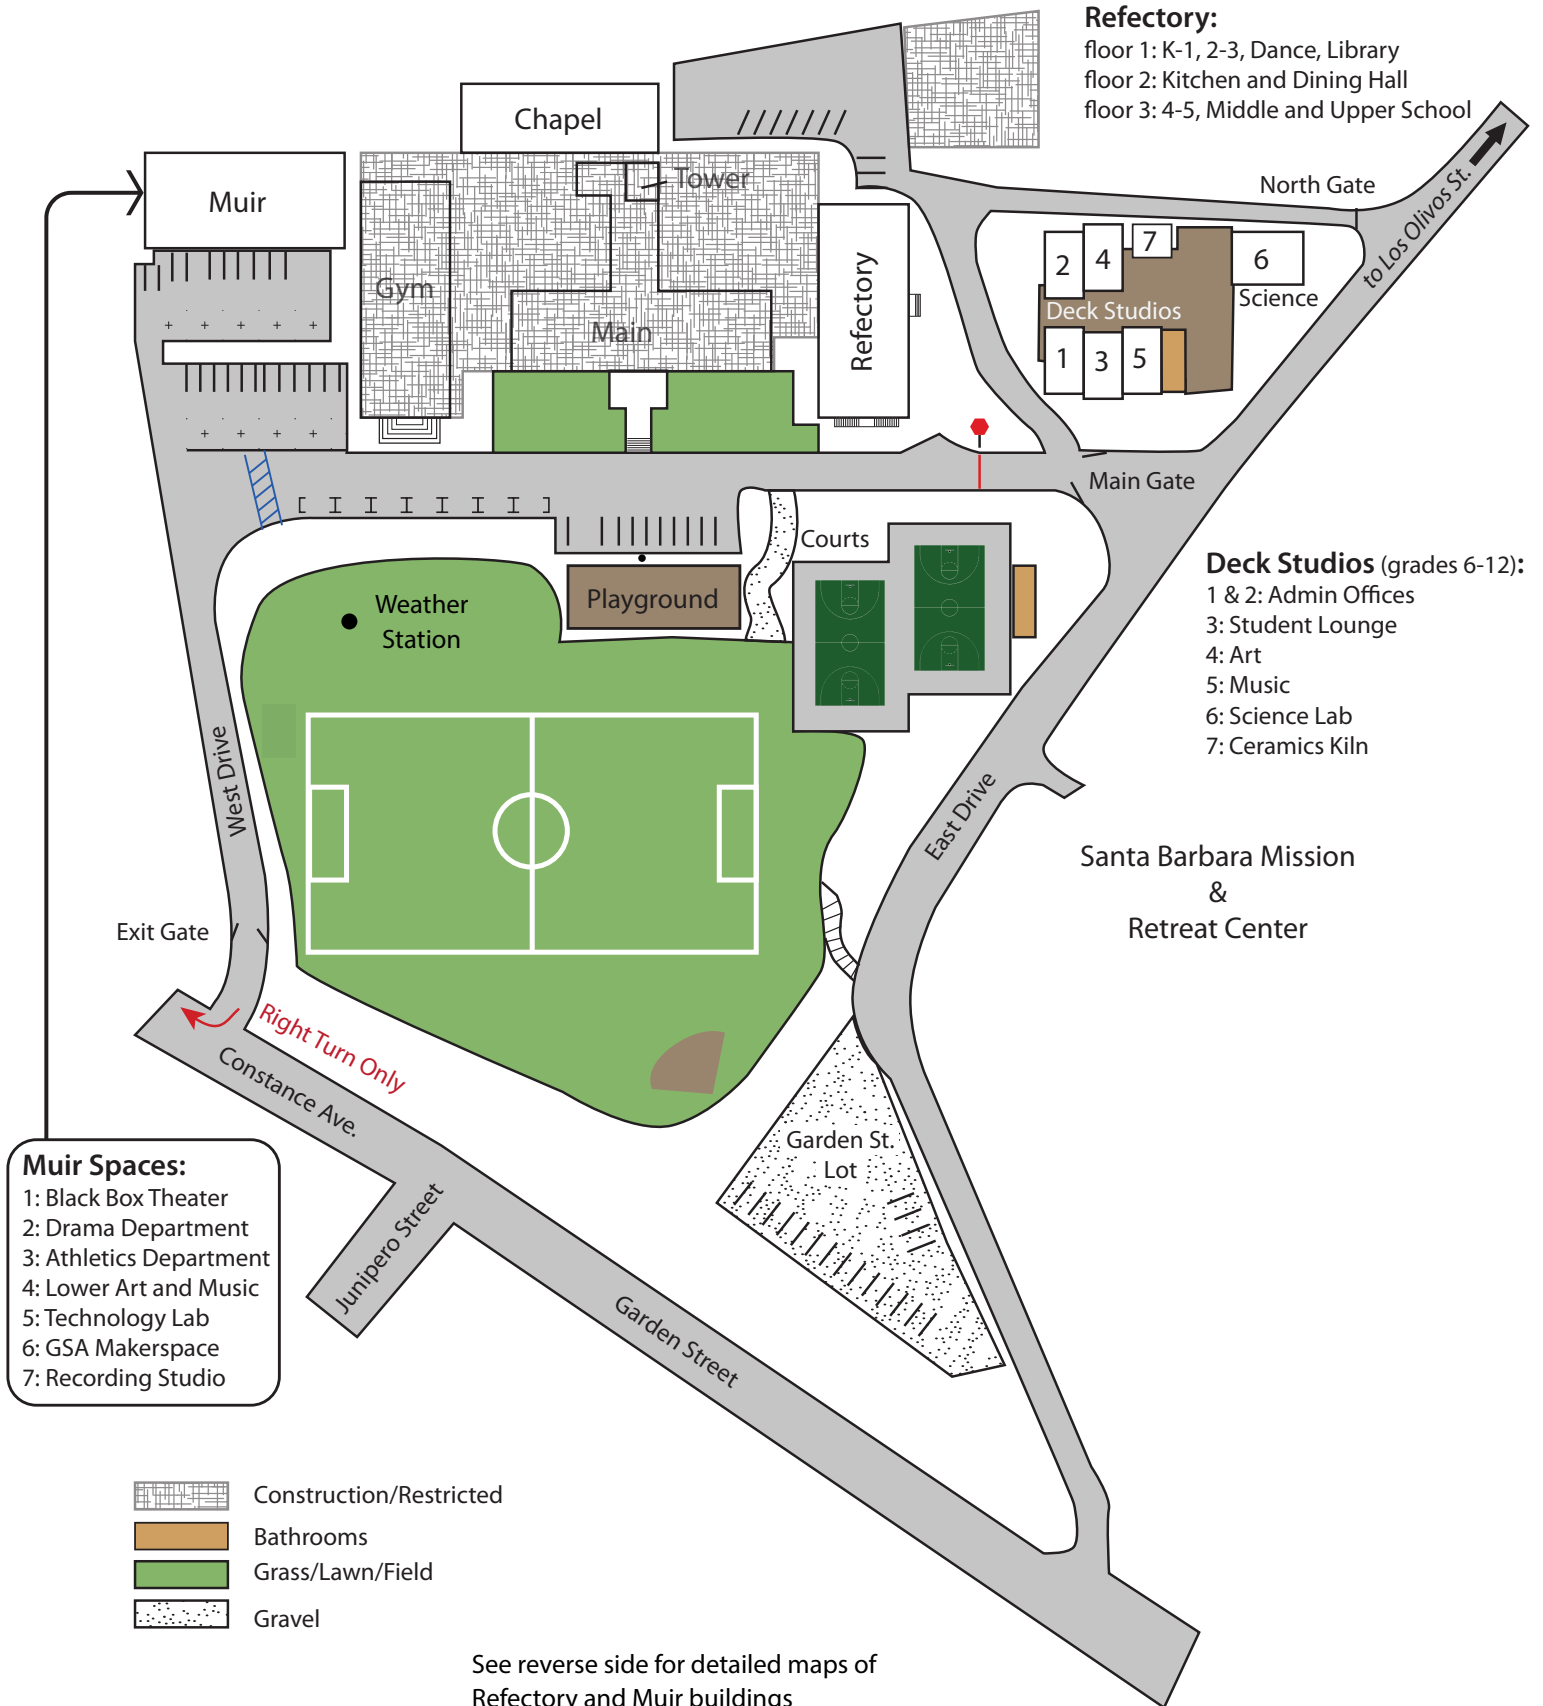

Garden Street Academy Campus Map

Building Maps

Muir

1st Floor

2nd Floor

Refectory

1st Floor

2nd Floor

3rd Floor